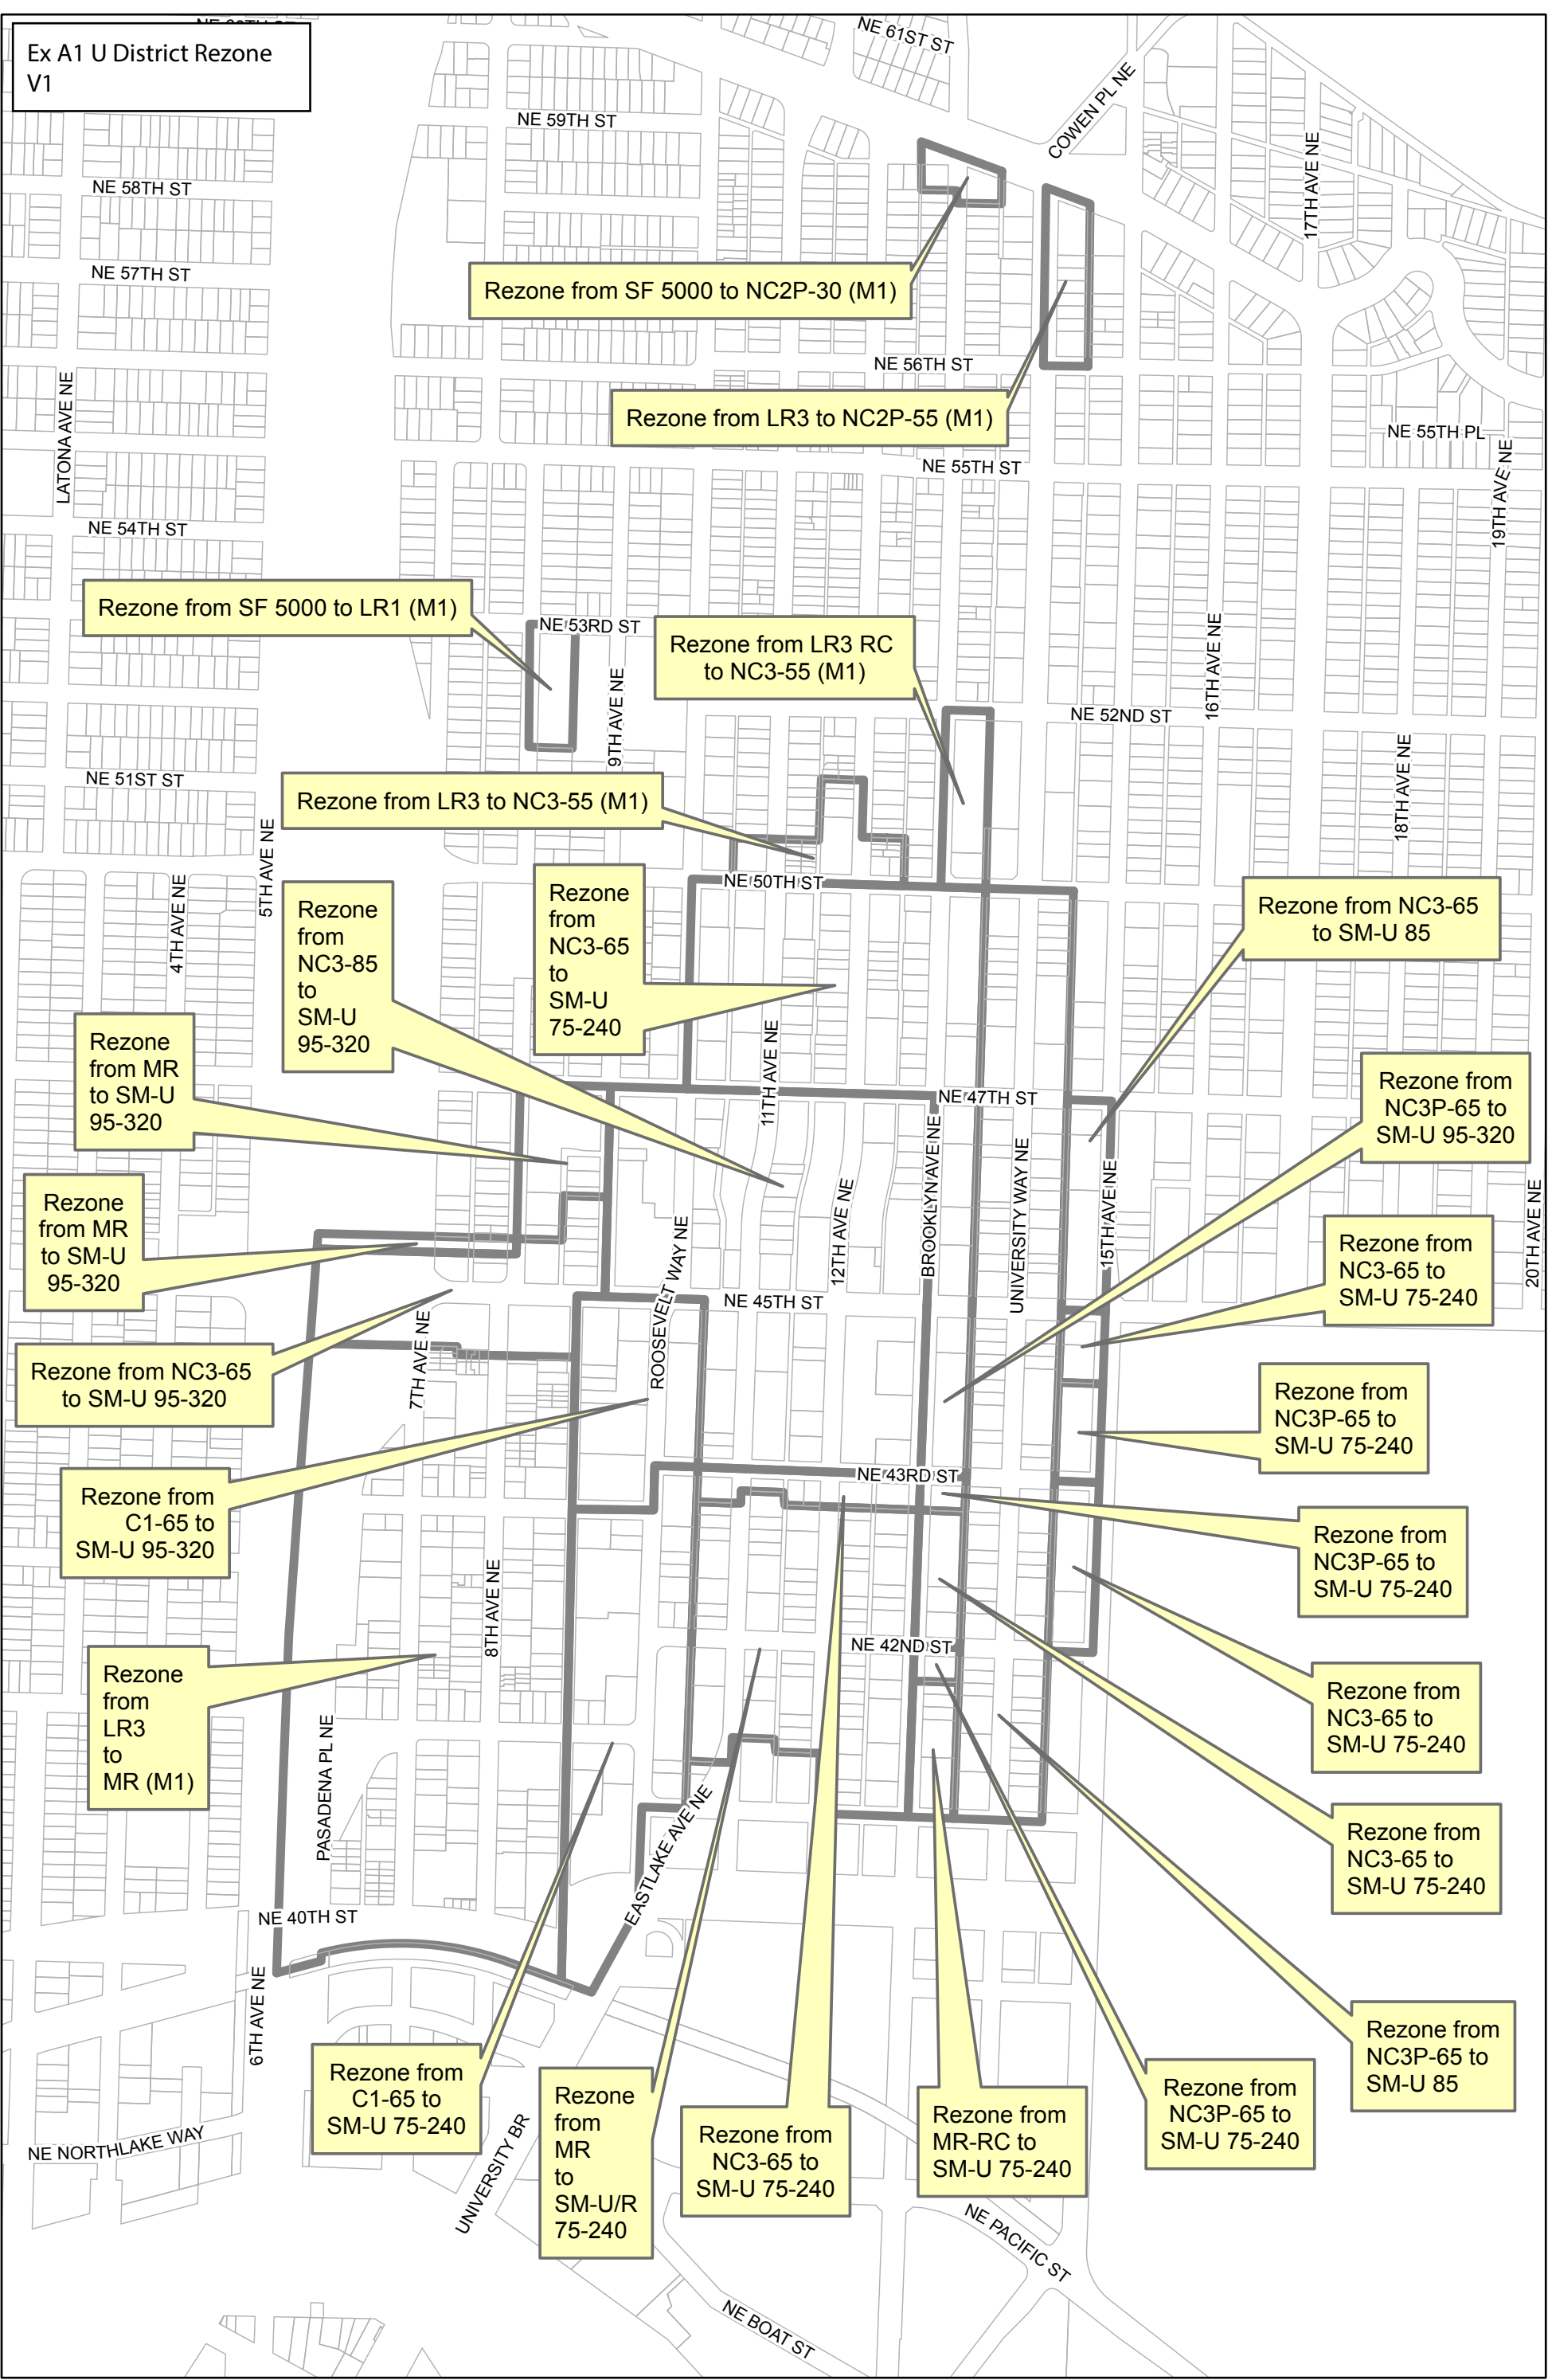

Ex A1 U District Rezone V1

U District Rezone Map

Rezone area

No warranties of any sort, including accuracy, fitness, or merchantability accompany this product. Copyright 2016. All Rights Reserved. City of Seattle Prepared October 17, 2016 by DPD-GIS